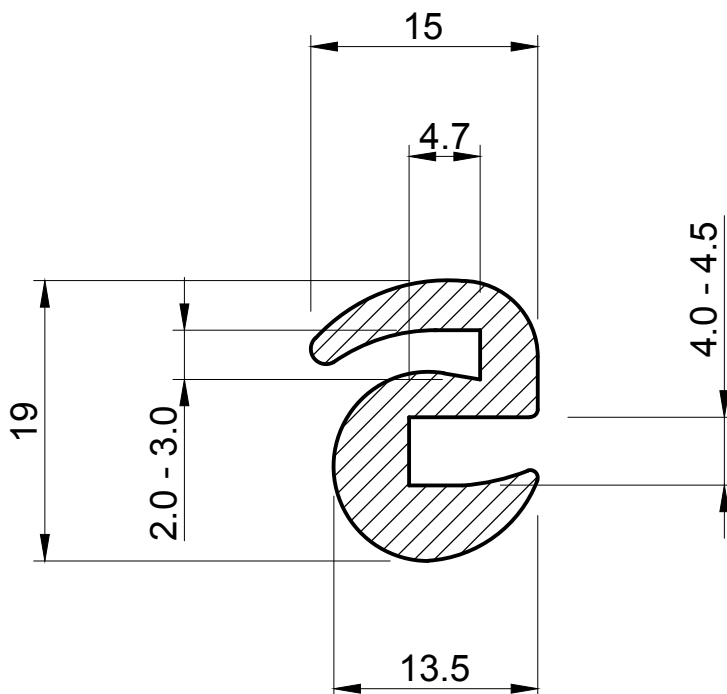

SEALS+DIRECT

www.sealsdirect.co.uk

DESCRIPTION

BLACK S SHAPED WINDOW RUBBER

ORDER CODE

SWR 149

ACTUAL SIZE

NOTE:

1. SOLD BY THE METRE OR COIL
2. COIL LENGTH 50 METRES
3. WEIGHT 239 GRAMS PER METRE
4. THIS IS A FLEXIBLE COMPONENT THEREFORE OVERALL DIMENSIONS ARE APPROXIMATE

MATERIAL (REFER TO OUR DATA SHEET FOR FULL TECHNICAL DATA)

BLACK EPDM 70° SHORE A

TOLERANCE

TO BS 3734 CLASS E3

ISSUE DATE

07.12.16

Seals + Direct Ltd

Unit 6, Milton Business Centre, Wick Drive, New Milton, Hants, BH25 6RH
Tel: 01425 617722 **Fax:** 01425 610967 **E-mail:** sales@sealsplusdirect.co.uk

Reg. No 4989100

SCALE

2 : 1

PROJECTION

DIMENSIONS IN MM

©SEALS + DIRECT LTD

This information and our technical advice, whether verbal, in writing or by way of trials, is given in good faith but without warranty. This also applies where proprietary rights are involved. Our advice does not release you from the obligations to check its validity and to test our products as to their suitability for the intended use. The storage, application and use of our products are beyond our control and, therefore, entirely your own responsibility. Our products are sold in accordance with our General Conditions of Sale. The information contained within this drawing is subject to change without notice.