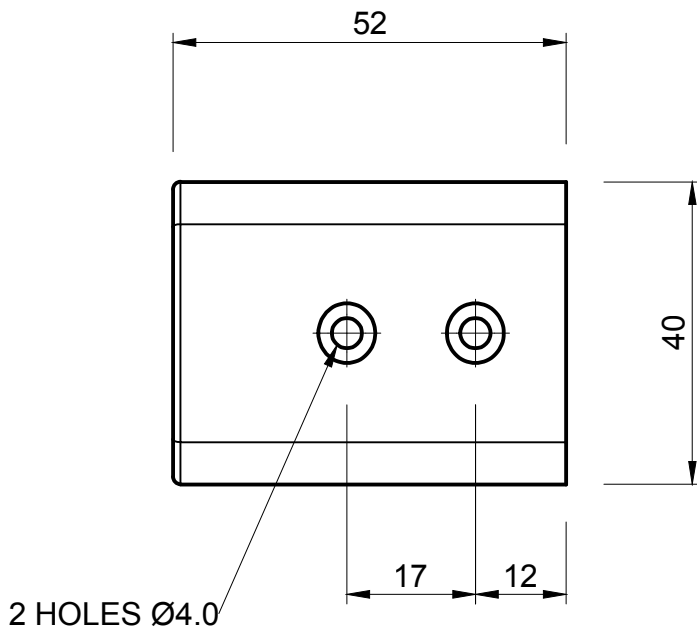

SEALS+DIRECT

www.sealsdirect.co.uk

DESCRIPTION

ORDER CODE

END CAP FOR PFU211, PFU212, PFU213

PFUE 214

NOTES:

1. SOLD INDIVIDUALLY
2. WEIGHT 25 GRAMS EACH

MATERIAL (REFER TO OUR DATA SHEET FOR FULL TECHNICAL DATA)
BLACK GLASS REINFORCED POLYESTER 100° SHORE A

TOLERANCE
REFERENCE ONLY

ISSUE DATE
30.01.17

Seals + Direct Ltd

Unit 6, Milton Business Centre, Wick Drive, New Milton, Hants, BH25 6RH
Tel: 01425 617722 Fax: 01425 610967 E-mail: sales@sealsplusdirect.co.uk

Reg. No 4989100

SCALE
1:1

PROJECTION

DIMENSIONS IN MM

©SEALS + DIRECT LTD

This information and our technical advice, whether verbal, in writing or by way of trials, is given in good faith but without warranty. This also applies where proprietary rights are involved. Our advice does not release you from the obligations to check its validity and to test our products as to their suitability for the intended use. The storage, application and use of our products are beyond our control and, therefore, entirely your own responsibility. Our products are sold in accordance with our General Conditions of Sale. The information contained within this drawing is subject to change without notice.