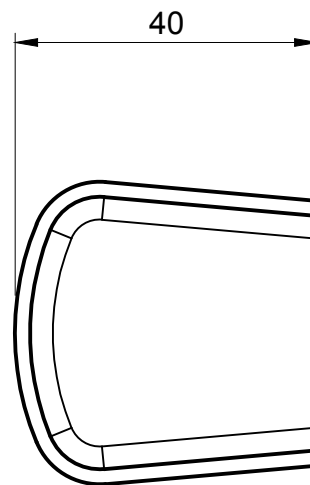

SEALS+DIRECT

www.sealsdirect.co.uk

DESCRIPTION

ORDER CODE

END CAP FOR PFU211, PFU212, PFU213

PFUE 214

NOTES:

1. SOLD INDIVIDUALLY
2. WEIGHT 25 GRAMS EACH

MATERIAL (REFER TO OUR DATA SHEET FOR FULL TECHNICAL DATA)
BLACK GLASS REINFORCED POLYESTER 100° SHORE A

TOLERANCE
REFERENCE ONLY

ISSUE DATE
30.01.17

Seals + Direct Ltd

Unit 6, Milton Business Centre, Wick Drive, New Milton, Hants, BH25 6RH
Tel: 01425 617722 Fax: 01425 610967 E-mail: sales@sealsplusdirect.co.uk

Reg. No 4989100

SCALE
1:1

PROJECTION

DIMENSIONS IN MM

©SEALS + DIRECT LTD

This information and our technical advice, whether verbal, in writing or by way of trials, is given in good faith but without warranty. This also applies where proprietary rights are involved. Our advice does not release you from the obligations to check its validity and to test our products as to their suitability for the intended use. The storage, application and use of our products are beyond our control and, therefore, entirely your own responsibility. Our products are sold in accordance with our General Conditions of Sale. The information contained within this drawing is subject to change without notice.