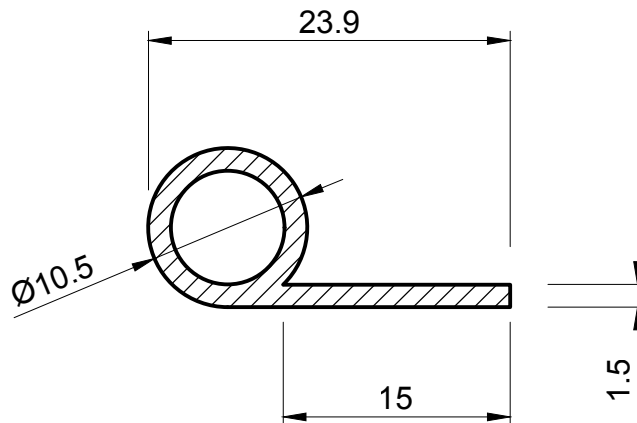

SEALS+DIRECT

www.sealsdirect.co.uk

DESCRIPTION

ORDER CODE

TRIUMPH TR5 & EARLY TR6 TYPES

ATT 1979

ACTUAL SIZE

NOTES:

1. SOLD BY THE METRE OR COIL
2. COIL LENGTH 30 METRES
3. WEIGHT 88 GRAMS PER METRE
4. THIS IS A FLEXIBLE COMPONENT THEREFORE OVERALL DIMENSIONS ARE APPROXIMATE

MATERIAL (REFER TO OUR DATA SHEET FOR FULL TECHNICAL DATA)
BLACK EPDM 70° SHORE A

DIMENSIONS IN MM

©SEALS + DIRECT LTD