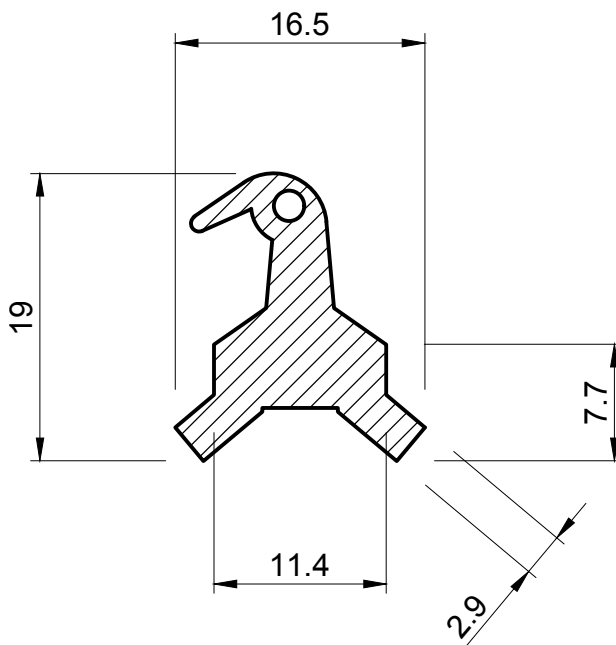

SEALS+DIRECT

www.sealsdirect.co.uk

DESCRIPTION

TRIUMPH TR5 & TR6 HOOD SEAL

ORDER CODE

ATT 1977

ACTUAL SIZE

NOTES:

1. SOLD BY THE METRE OR COIL
2. COIL LENGTH 30 METRES
3. WEIGHT 160 GRAMS PER METRE
4. THIS IS A FLEXIBLE COMPONENT THEREFORE OVERALL DIMENSIONS ARE APPROXIMATE

MATERIAL (REFER TO OUR DATA SHEET FOR FULL TECHNICAL DATA)
BLACK EPDM 70° SHORE A

DIMENSIONS IN MM

©SEALS + DIRECT LTD