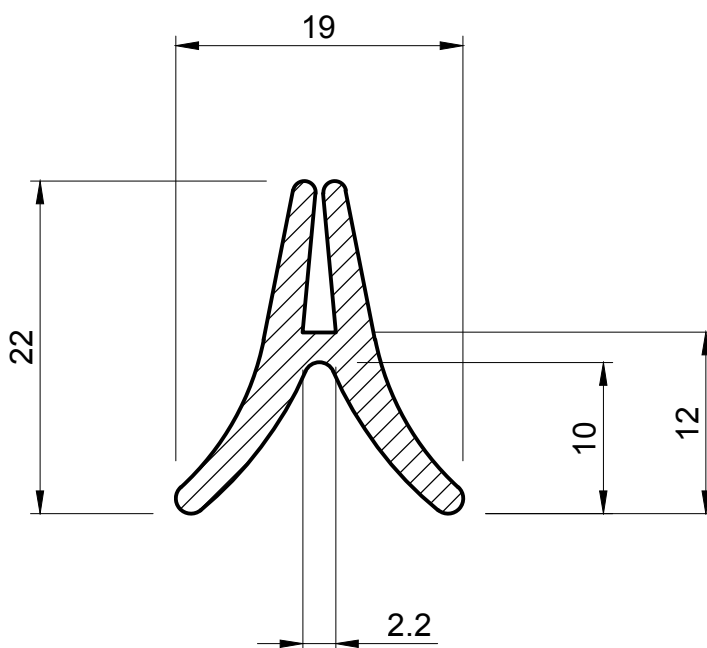

## ATT 1973

ACTUAL SIZE

#### NOTES:

1. SOLD BY THE METRE OR COIL
2. COIL LENGTH 30 METRES
3. WEIGHT 157 GRAMS PER METRE
4. THIS IS A FLEXIBLE COMPONENT THEREFORE OVERALL DIMENSIONS ARE APPROXIMATE

MATERIAL (REFER TO OUR DATA SHEET FOR FULL TECHNICAL DATA)  
BLACK EPDM 70° SHORE A

DIMENSIONS IN MM

©SEALS + DIRECT LTD