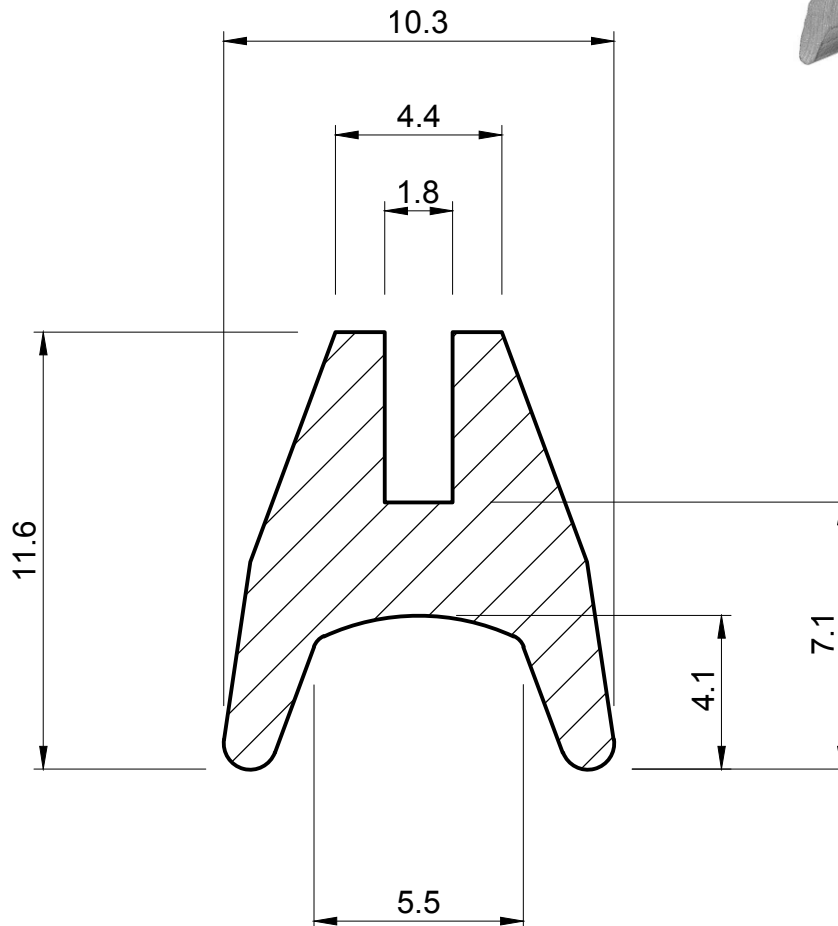

SEALS+DIRECT

www.sealsdirect.co.uk

DESCRIPTION

TRIUMPH TR4, TR4A & TR5 SURREY TOP BASE SEAL

ORDER CODE

ATT 1972

ACTUAL SIZE

NOTES:

1. SOLD BY THE METRE OR COIL
2. COIL LENGTH 30 METRES
3. WEIGHT 81 GRAMS PER METRE
4. THIS IS A FLEXIBLE COMPONENT THEREFORE OVERALL DIMENSIONS ARE APPROXIMATE

MATERIAL (REFER TO OUR DATA SHEET FOR FULL TECHNICAL DATA)
BLACK EPDM 70° SHORE A

Reg. No 4989100

SCALE
5:1

PROJECTION

DIMENSIONS IN MM

©SEALS + DIRECT LTD

This information and our technical advice, whether verbal, in writing or by way of trials, is given in good faith but without warranty. This also applies where proprietary rights are involved. Our advice does not release you from the obligations to check its validity and to test our products as to their suitability for the intended use. The storage, application and use of our products are beyond our control and, therefore, entirely your own responsibility. Our products are sold in accordance with our General Conditions of Sale. The information contained within this drawing is subject to change without notice.