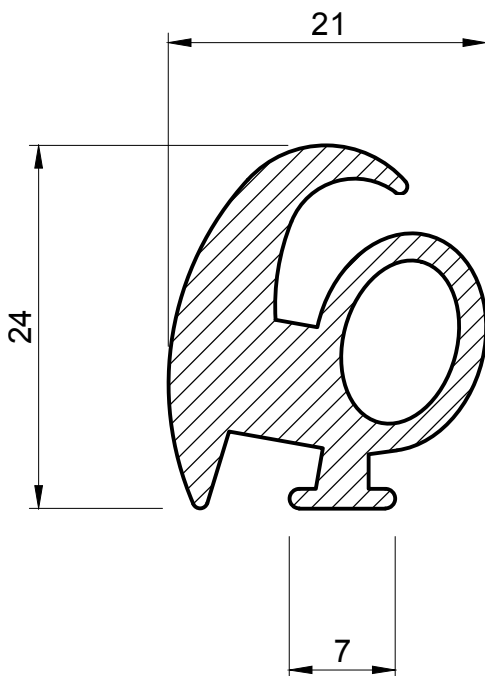

# SEALS+DIRECT

www.sealsdirect.co.uk

DESCRIPTION

MG MIDGET SCREEN TO BODY SEAL

ORDER CODE

## ATMG 1960

ACTUAL SIZE

NOTES:

1. SOLD AS A 1.5 METRE LENGTH
2. WEIGHT 400 GRAMS PER METRE
3. THIS IS A FLEXIBLE COMPONENT THEREFORE OVERALL DIMENSIONS ARE APPROXIMATE

MATERIAL (REFER TO OUR DATA SHEET FOR FULL TECHNICAL DATA)  
BLACK EPDM 70° SHORE A

DIMENSIONS IN MM

©SEALS + DIRECT LTD