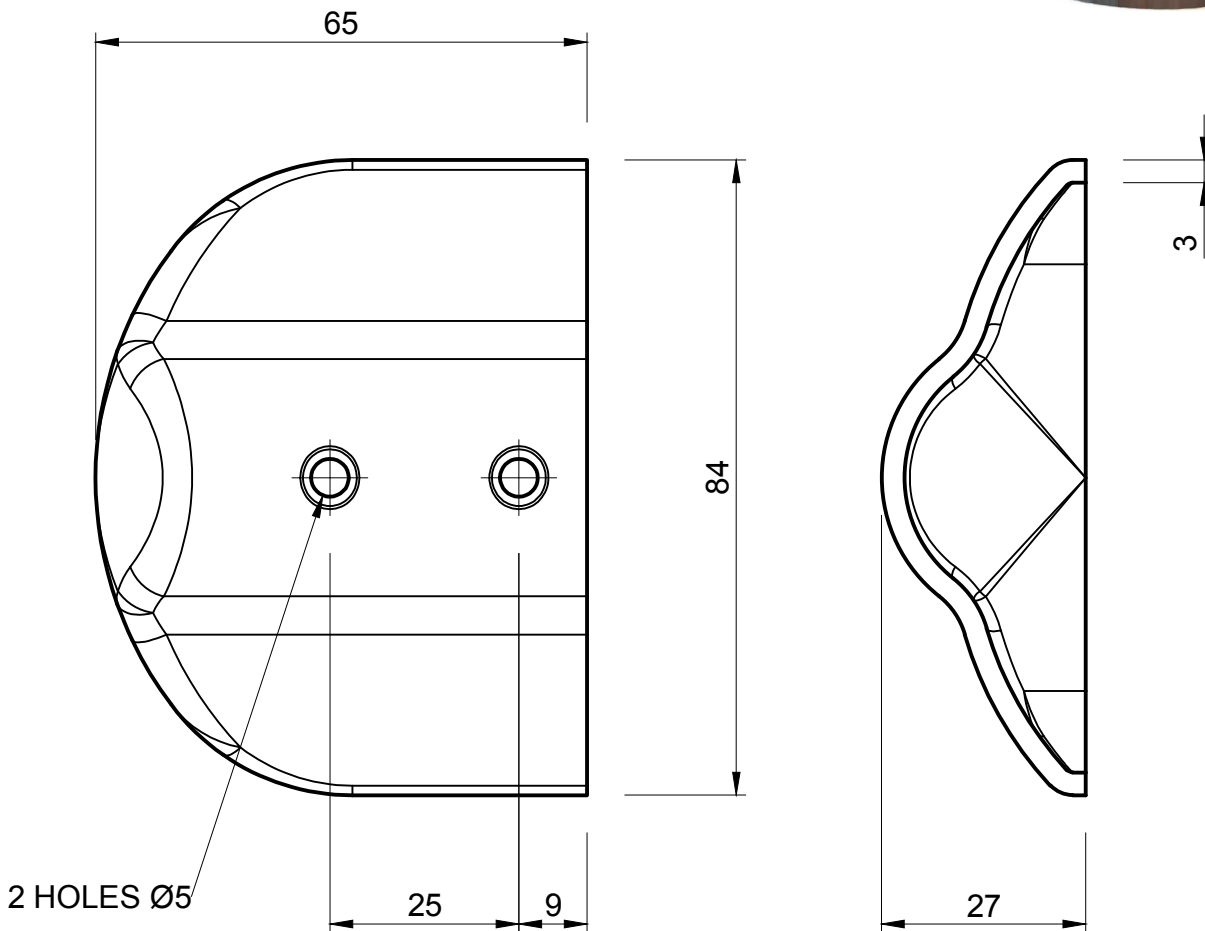

# SEALS+DIRECT

www.sealsdirect.co.uk

DESCRIPTION

ORDER CODE

END CAP FOR ALF 1027

## ALFE 1028

NOTE:

1. SOLD INDIVIDUALLY
2. WEIGHT 96 GRAMS EACH

MATERIAL (REFER TO OUR DATA SHEET FOR FULL TECHNICAL DATA)  
POLISHED 316 STAINLESS STEEL

TOLERANCE  
REFERENCE ONLY

ISSUE DATE  
24.01.17

**Seals + Direct Ltd**

DIMENSIONS IN MM

©SEALS + DIRECT LTD